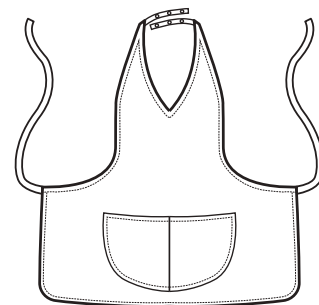

**087581
PICCADILLY
SUPER DRY**
100% polyester
130 gr/m²
ONE SIZE
NERO

**090581
MAGIC
SUPER DRY**
100% polyester
130 gr/m²
ONE SIZE
NERO