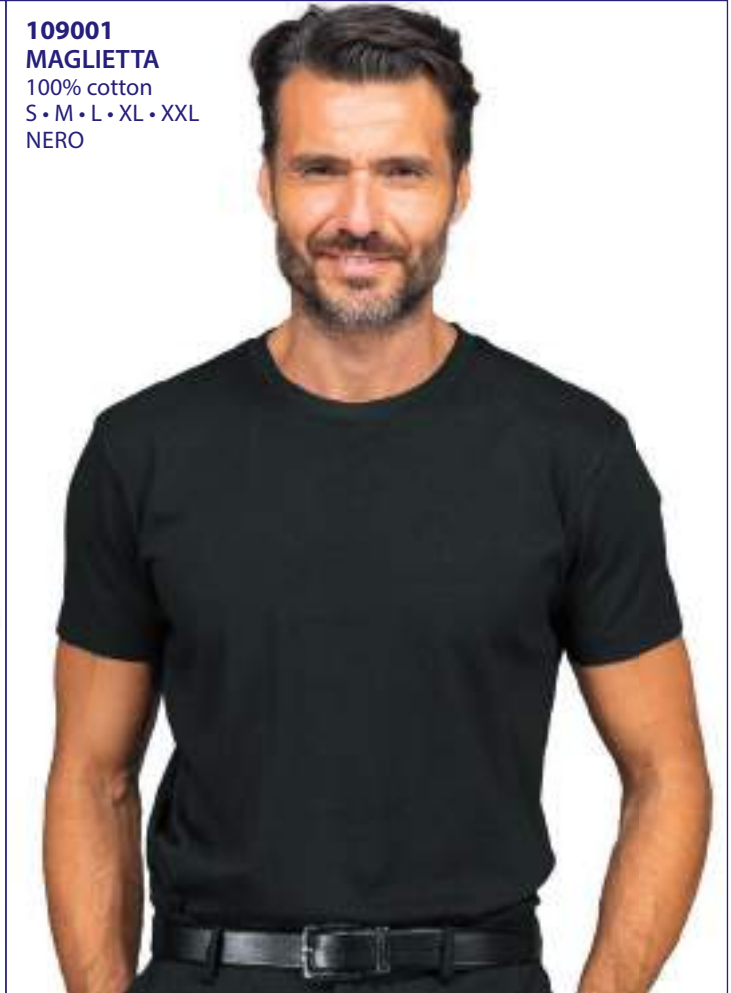

125001
POLO UNISEX
MANICA CORTA
100% cotton
200 gr/m²
XS • S • M • L • XL • XXL
NERO

109001
MAGLIETTA
100% cotton
S • M • L • XL • XXL
NERO