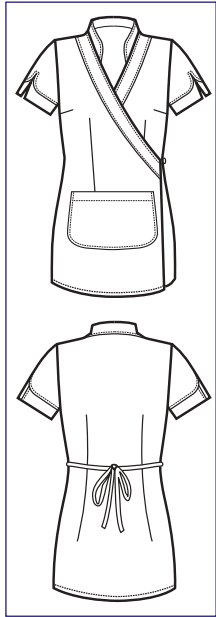

004500
KIMONO TAHITI
65% polyester
35% cotton
150 gr/m²
M • XL
BIANCO