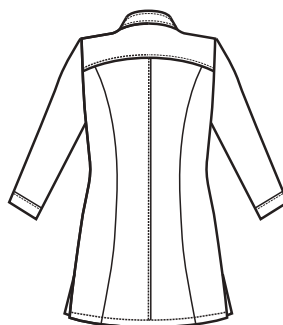

003581M
CASACCA BARCELONA
MEZZA MANICA
SUPER DRY
100% polyester
130 gr/m²
S • M • L • XL • XXL
NERO