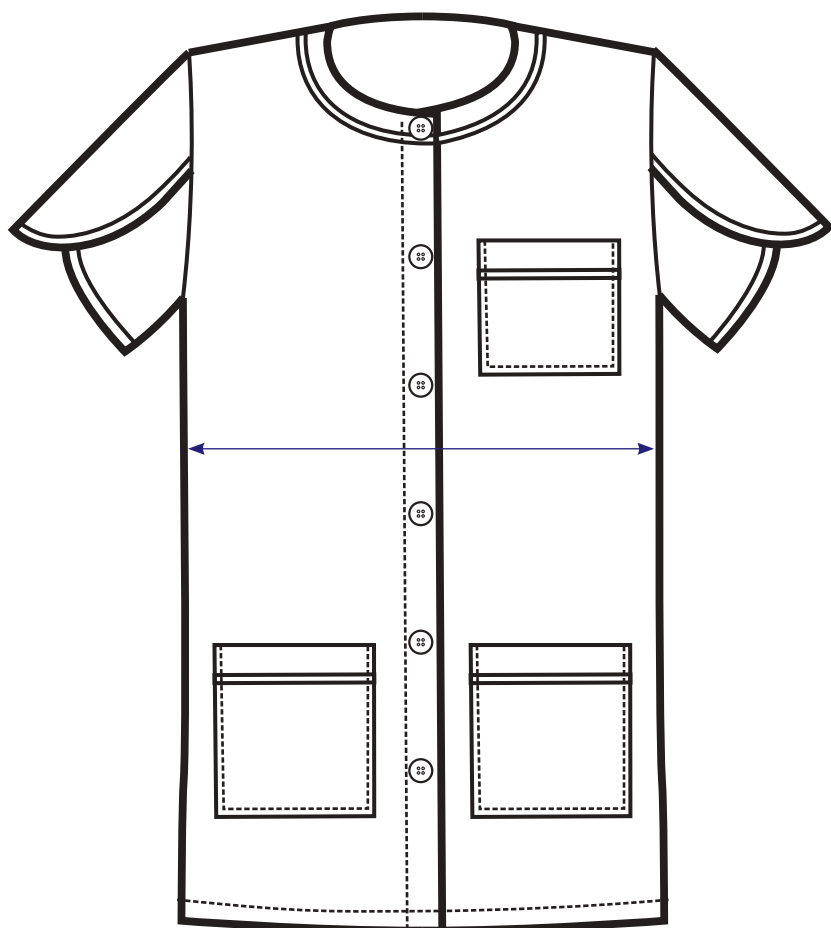

3XL • 4XL • 5XL

**CASACCHE DONNA
EXTRA LARGE**

**MISURA DEL CAPO
CLOTH MEASURE**

A 3XL = cm 141

B 4XL = cm 149

C 5XL = cm 157

**019200A
019200B
019200C
CASACCA
ALBERVILLE
100% cotton
190 gr/m²
BIANCO**