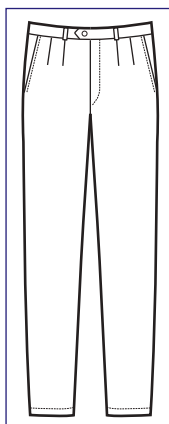

063402
PANTALONE 2 PINCES
STRETCH LANA
FODERATO
44% wool
54% polyester
2% spandex
180 gr/m²
42 • 44 • 46 • 48 • 50
52 • 54 • 56 • 58 • 60
BLU