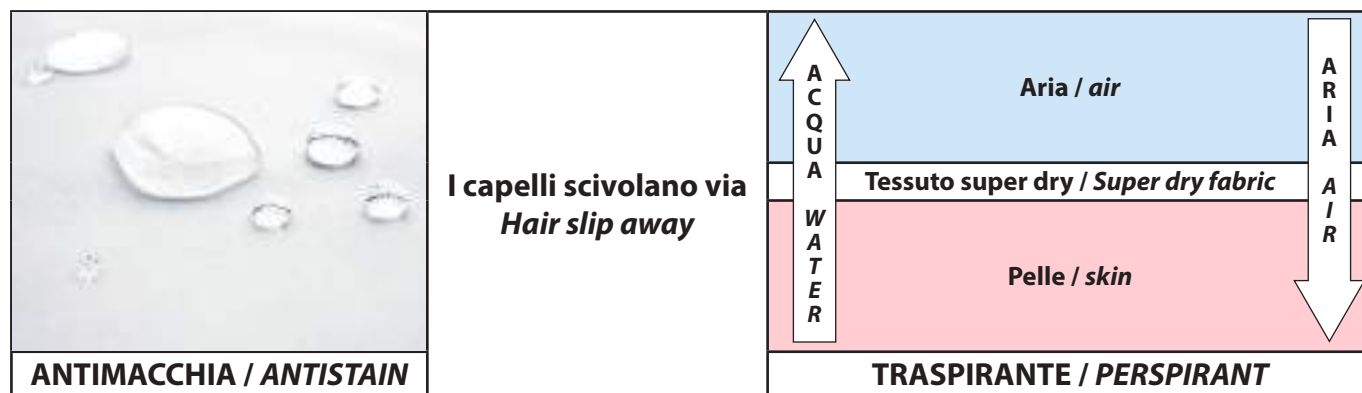

THE TECHNICAL & ANTI-STAIN FABRIC FOR HAIR STYLISTS IT LETS HAIR SLIP AWAY

Amazing features:

- a) *Anti-stain... also many hair dye stains can be removed*
- b) *Very convenient... the fabric stays nice and "as new" also after several washings and it helps to increase its convenience*
- c) *Perspiring... the body temperature of who wears it stays optimal also after several hours of work*
- d) *Soft as silk... it is fresh and soft to the touch, even after many hours it is always a pleasure to wear an Isacco's Super dry - article*
- e) *Repellent against the hair... hair do not remain stuck on it, but slip away*