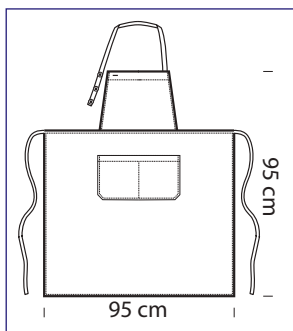

DAYTONA COLOURS

cm 95 x 95 - ONE SIZE

087330

DAYTONA
65% polyester
35% cotton
195 gr/m²
cm 95 x 95
COFFEE

087323

DAYTONA
65% polyester
35% cotton
195 gr/m²
cm 95 x 95
FRUIT

087328

DAYTONA
65% polyester
35% cotton
195 gr/m²
cm 95 x 95
BREAD