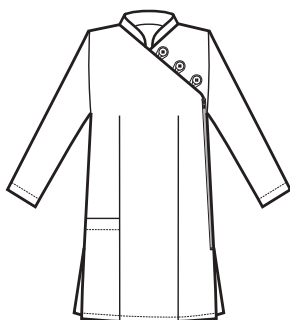

002410M
CASACCA TAIPEI
MEZZA MANICA
SUPER DRY
100% polyester
130 gr/m²
S • M • L • XL • XXL
BIANCO