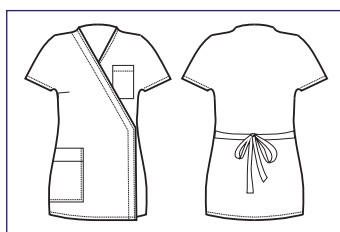

006011

KIMONO

65% polyester

35% cotton

125 gr/m²

M • XL

NERO