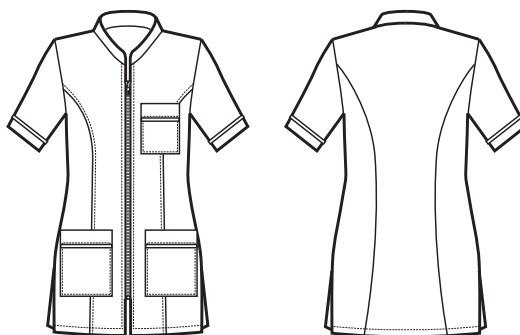

THE ANTISTAIN FABRIC THAT BREATHES
AND THAT LETS HAIR SLIP AWAY

CASACCA DONNA
SUPER DRY

002510
CASACCA FLORIDA
SUPER DRY
100% polyester
130 gr/m²
S • M • L • XL • XXL
BIANCO

002511
CASACCA FLORIDA
SUPER DRY
100% polyester
130 gr/m²
S • M • L • XL • XXL
NERO