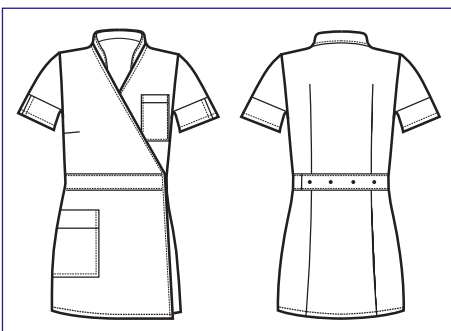

005921
KIMONO SEOUL
65% polyester
35% cotton
125 gr/m²
M • XL
NERO + BIANCO