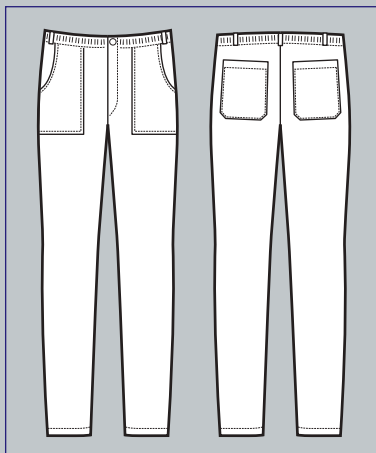

064600
PANTALONE VERMONT
97% cotton • 3% spandex
210 gr/m²
S • M • L • XL • XXL
BIANCO

**SUPER
STRETCH**