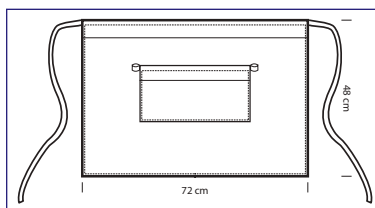

LEONIDA COLOURS

cm 72 x 48 - ONE SIZE

NEW

NEW

085916
LEONIDA
100% polyester
220 gr/m²
NATURAL + CUOIO

085977
LEONIDA
100% cotton
220 gr/m²
JEANS + CUOIO

085941
LEONIDA
100% cotton
220 gr/m²
BLACK JEANS +
NERO