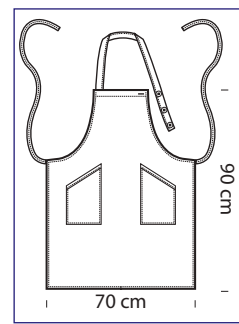

CHAMPAGNE UNISEX COLOURS
100% polyester - 220 gr/m² - ONE SIZE