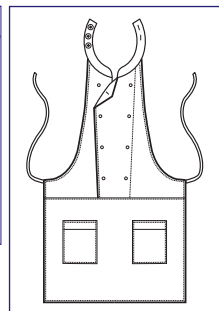

ASSUAN UNISEX COLOURS
ONE SIZE

037377
ASSUAN
100% cotton
220 gr/m²
JEANS