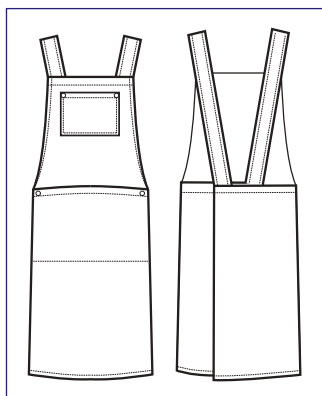

NEW

**010501
NAGANO**
65% polyester
35% cotton
195 gr/m²
NERO

**112801
SNEAKER
UNISEX
COMFORT**
(36 - 47)
MICROFIBRA
NERO