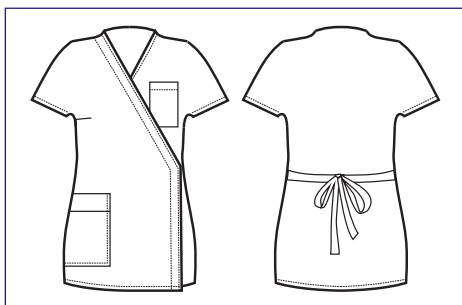

KIMONO

005917
KIMONO SEOUL
65% polyester
35% cotton
115 gr/m²
M • XL
CACAO + BISCOTTO

005921
KIMONO SEOUL
65% polyester
35% cotton
125 gr/m²
M • XL
NERO + BIANCO

006001
KIMONO
 65% polyester
 35% cotton
 150 gr/m²
 M • XL
 BIANCO