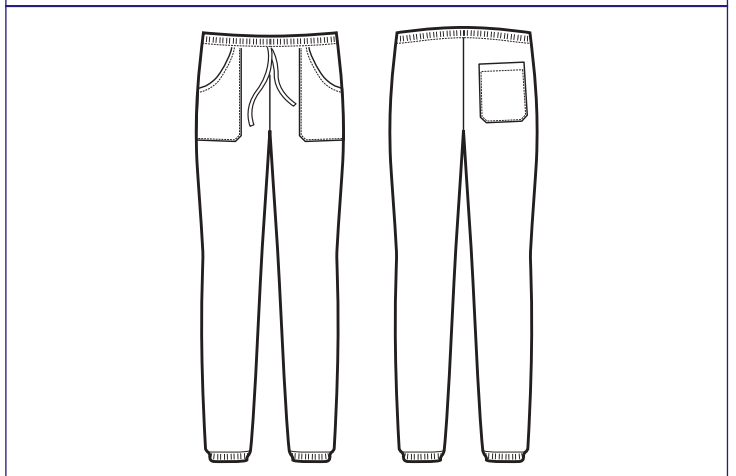

**044000F
PANTAGIAFFA**
100% cotton
190 gr/m²
XS • S • M • L • XL • XXL
BIANCO

**044000AF 3XL
044000BF 4XL
044000CF 5XL**

**044600F
PANTAGIAFFA**
100% cotton
210 gr/m²
S • M • L • XL • XXL
BIANCO

**044300F
PANTAGIAFFA**
100% polyester super dry
130 gr/m²
S • M • L • XL • XXL
BIANCO

SUPER DRY
IL TESSUTO ANTIMACCHIA
CHE RESPIRA E FA
SCIVOLARE I CAPELLI
*THE ANTISTAIN FABRIC
THAT BREATHES AND
THAT LETS HAIR SLIP AWAY*

SUPER STRETCH
TESSUTO ELASTICIZZATO
CHE AIUTA IL MOVIMENTO
*STRETCH FABRIC
THAT HELPS MOVEMENTS*

**SUPER
STRETCH**

**044878
PANTAGIAFFA**
97% cotton • 3% spandex
210 gr/m²
S • M • L • XL • XXL
BIANCO

BOHÈME

LO STRETCH
LAVA E INDOSSA
CHE RESPIRA

*STRETCH FABRIC
WASH & WEAR
THAT BREATHES*

STRETCH

**044870
PANTAGIAFFA**
100% polyester Bohème
180 gr/m²
S • M • L • XL • XXL
BIANCO

SATIN
PER CHI VUOLE IL COTONE
MA NON SI ACCONTENTA
*FOR THOSE WHO
WANT COTTON
BUT AT THE SAME TIME
WANT MORE*

**044409F
PANTAGIAFFA**
100% cotton satin
180 gr/m²
S • M • L • XL • XXL
BIANCO

**044008F
PANTAGIAFFA**
65% polyester • 35% cotton
195 gr/m²
S • M • L • XL • XXL
BIANCO

**044700F
PANTAGIAFFA**
65% polyester • 35% cotton
150 gr/m²
S • M • L • XL • XXL
BIANCO