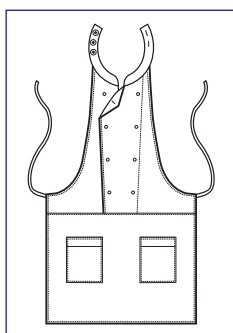

037387
ASSUAN
65% polyester
35% cotton
195 gr/m²
SKULL 07