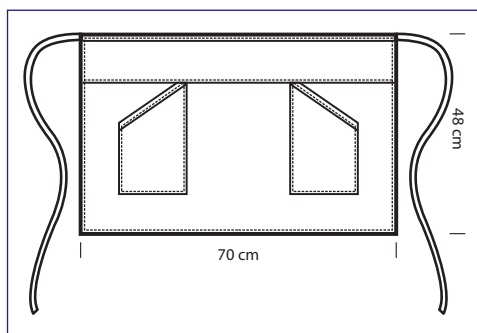

085503
BALLANTYNE
100% polyester
220 gr/m²
BORDEAUX