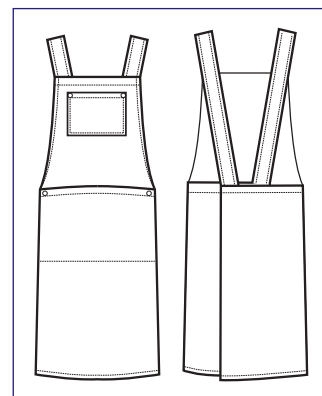

NEW

**010500
NAGANO**
100% cotton
210 gr/m²
BIANCO

**112800
SNEAKER
UNISEX
COMFORT**
(36 - 47)
MICROFIBRA
BIANCO