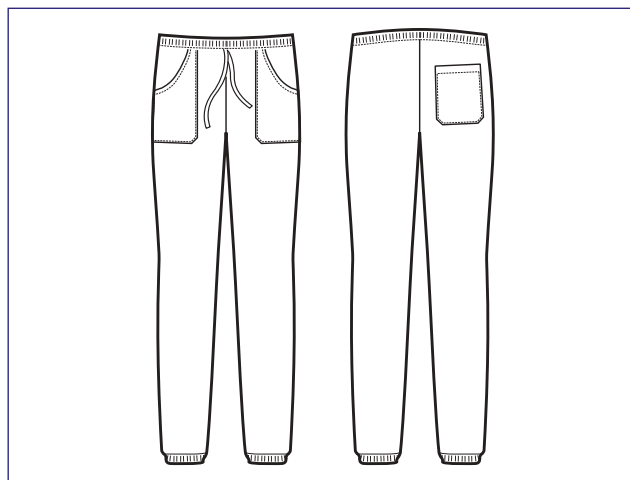

NERO

BOHÈME

**LO STRETCH
LAVA E INDOSSA
CHE RESPIRA**

**STRETCH FABRIC
WASH & WEAR
THAT BREATHES**

STRETCH

044000F
PANTAGIAFFA
100% cotton
190 gr/m²
XS • S • M • L • XL • XXL
BIANCO

044000AF 3XL
044000BF 4XL
044000CF 5XL