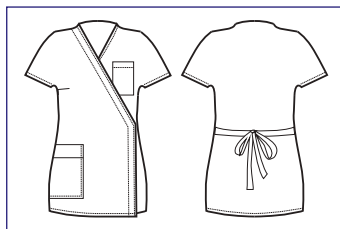

006001

KIMONO

65% polyester

35% cotton

150 gr/m²

M • XL

BIANCO