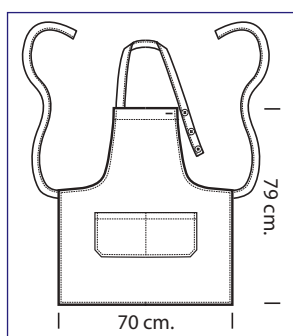

RODI COLOURS
cm 70 x 79 - ONE SIZE