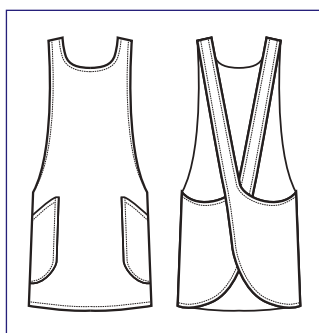

**112800
SNEAKER
UNISEX
COMFORT**
(36 - 47)
MICROFIBRA
BIANCO

104041
PAPILLON
DAMASCO

035141
DARLINGTON
100% polyester
180 gr/m²
ONE SIZE
DAMASCO

035141
DARLINGTON
100% polyester
180 gr/m²
ONE SIZE
DAMASCO