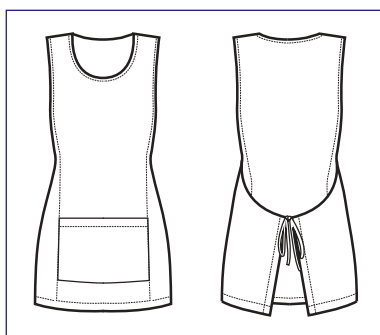

**013221
PAPEETE**
100% polyester
220 gr/m²
SMOKE

SMOKE