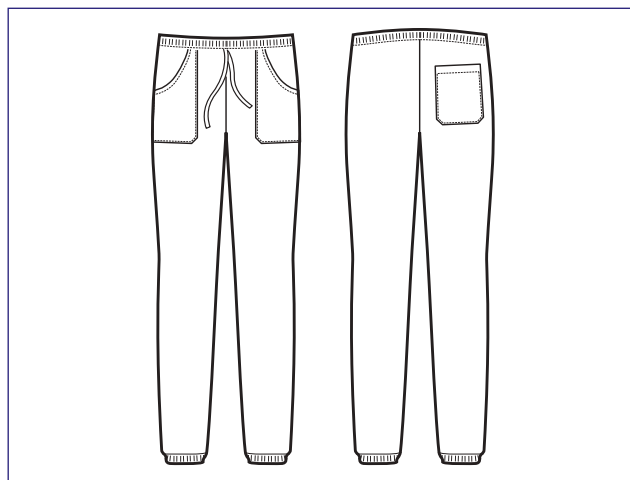

S • M • L • XL • XXL

NERO

BOHÈME

**LO STRETCH
LAVA E INDOSSA
CHE RESPIRA**

**STRETCH FABRIC
WASH & WEAR
THAT BREATHES**

STRETCH

**044000F
PANTAGIAFFA**
100% cotton
190 gr/m²
XS • S • M • L • XL • XXL
BIANCO