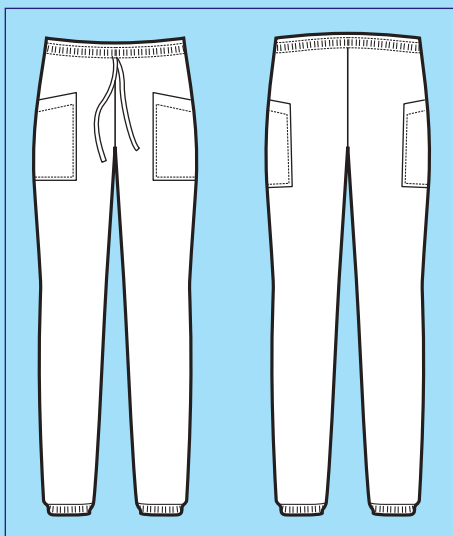

**THE ANTISTAIN
FABRIC
THAT BREATHES**

PANTA IBIZA UNISEX SUPER DRY LIGHT

100% polyester super dry light - 85 gr/m²

NEW

043991
PANTA IBIZA
100% polyester
super dry light
85 gr/m²
S • M • L • XL • XXL
NERO