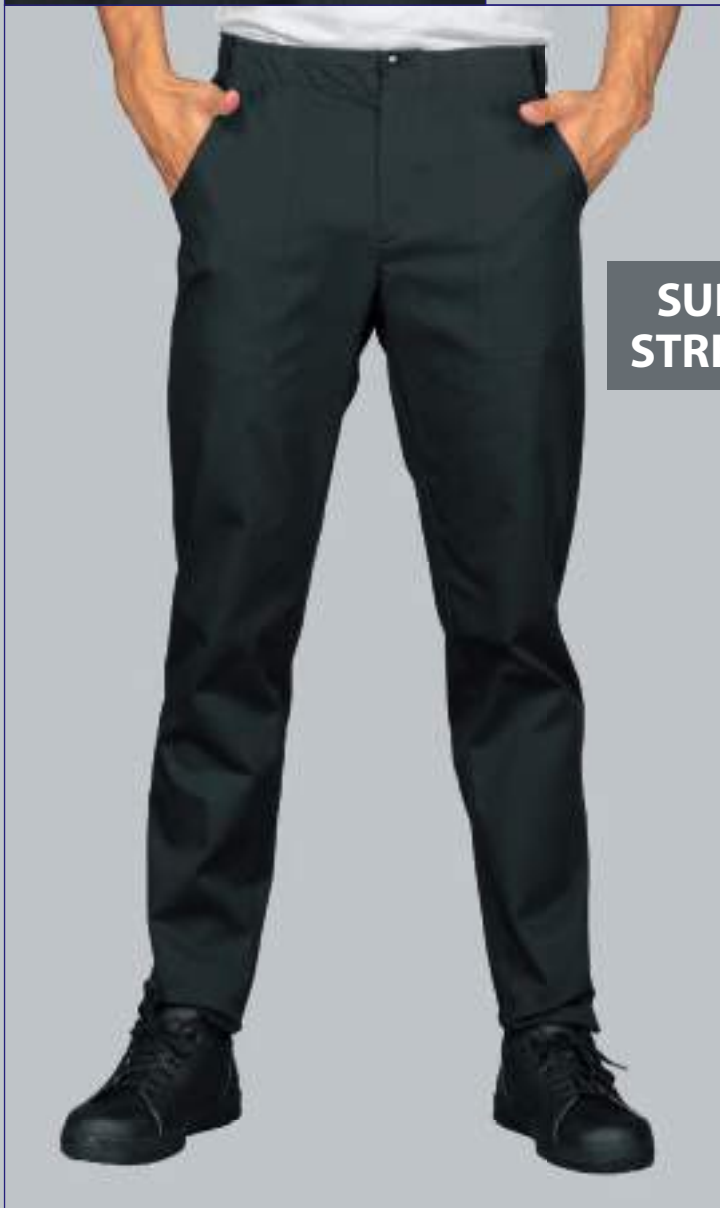

**PANTALONE UOMO
VERMONT**

Cintura elastica in spugna
tergisudore

*Elastic waist
made of terry sweatband*

**SUPER
STRETCH**

064601
PANTALONE VERMONT
97% cotton • 3% spandex
210 gr/m²
S • M • L • XL • XXL
NERO