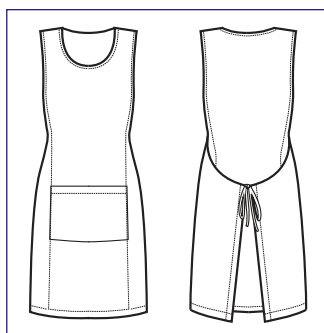

PAPEETE LONG COLOURS
ONE SIZE