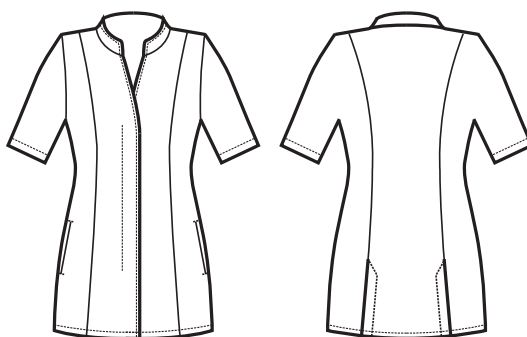

STRETCH FABRIC
WASH & WEAR
THAT BREATHES

Bottoni fissi
Fixed buttons

002661
CASACCA HIBISCUS
100% polyester Bohème
180 gr/m²
S • M • L • XL • XXL
NERO

002660
CASACCA HIBISCUS
100% polyester Bohème
180 gr/m²
S • M • L • XL • XXL
BIANCO