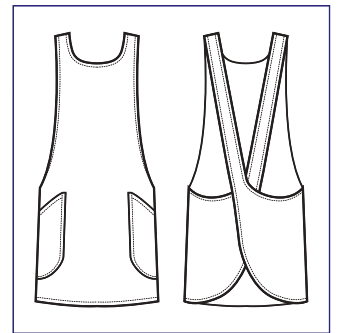

**010410
SAKURA**
100% polyester
220 gr/m²
BIANCO

**112800
SNEAKER
UNISEX
COMFORT**
(36 - 47)
MICROFIBRA
BIANCO