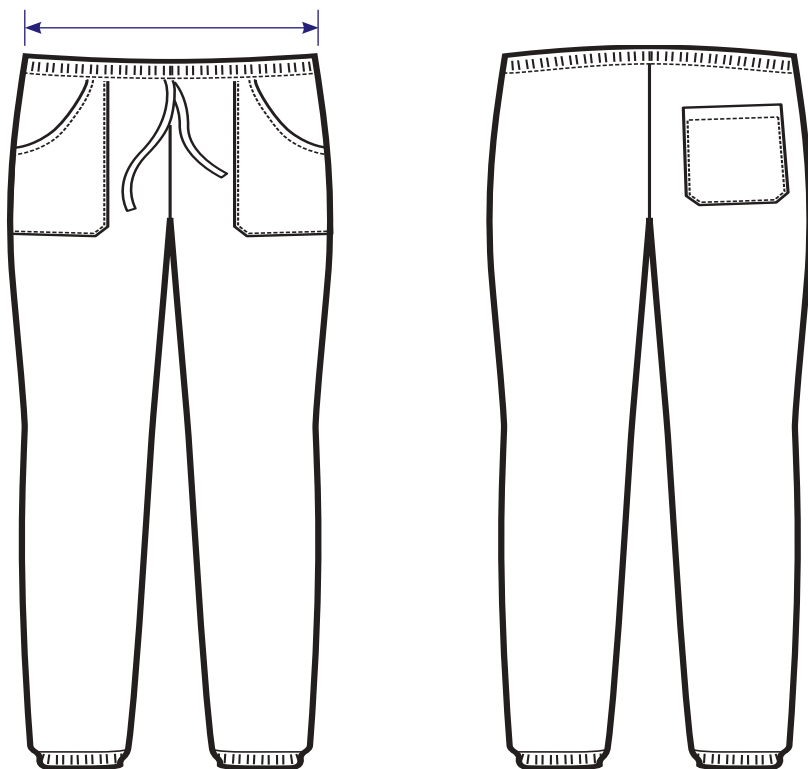

3XL • 4XL • 5XL

**PANTALONI UNISEX
EXTRA LARGE**

**MISURA DEL CAPO
CLOTH MEASURE**

A 3XL = cm 130

B 4XL = cm 140

C 5XL = cm 150

PANTAGIAFFA EXTRA LARGE	3XL	4XL	5XL	
	PANTAGIAFFA 100% cotton 190 gr/m² BIANCO	044000AF	044000BF	044000CF
	PANTAGIAFFA 65% polyester 35% cotton 195 gr/m² NERO	044601AF	044601BF	044601CF