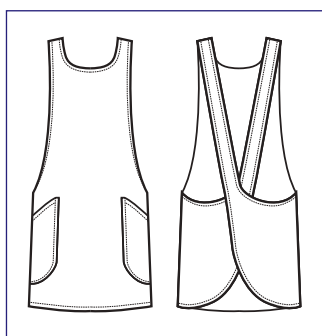

112816
SNEAKER
UNISEX
COMFORT
(36 - 47)
NATURAL