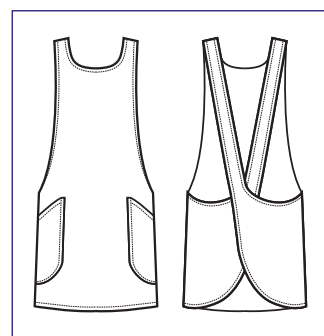

**112801
SNEAKER
UNISEX
COMFORT**
(36 - 47)
MICROFIBRA
NERO