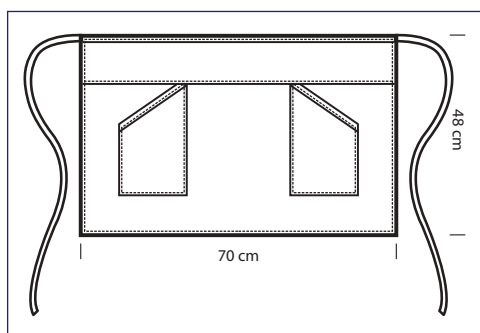

BALLANTYNE COLOURS

cm 70 x 48 - ONE SIZE