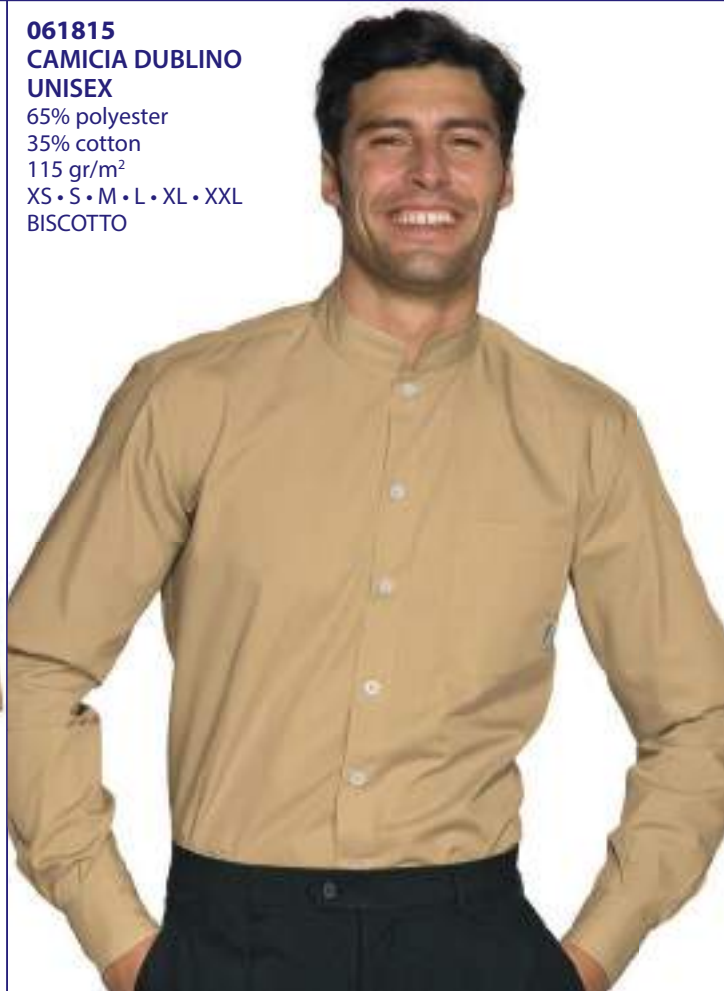

XS • S • M • L • XL • XXL

BIANCO

DUBLINO UNISEX COLOURS

061815M
CAMICIA DUBLINO
UNISEX
MEZZA MANICA
HALF SLEEVE
65% polyester
35% cotton
115 gr/m²
XS • S • M • L • XL • XXL
BISCOTTO

061815
CAMICIA DUBLINO
UNISEX
65% polyester
35% cotton
115 gr/m²
XS • S • M • L • XL • XXL
BISCOTTO