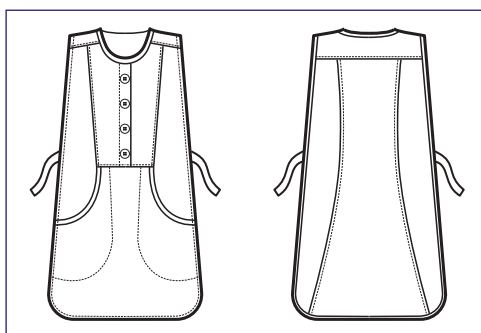

010103 PONCHO A V

65% polyester • 35% cotton - 160 gr/m²
RIGA BORDEAUX

**010100
PONCHO A V**
65% polyester
35% cotton
195 gr/m²
BIANCO

010308
KINGSTON
100% polyester
220 gr/m²
GESSATO

010319
KINGSTON
100% polyester
170 gr/m²
LINCOLN