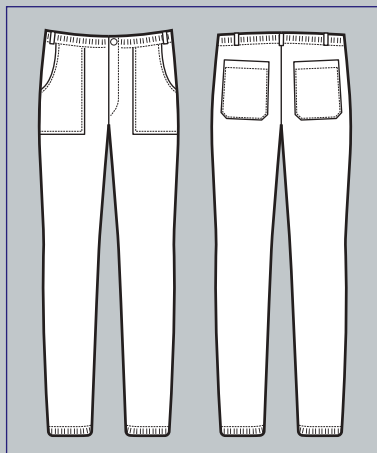

064600F
PANTALONE RICHMOND
97% cotton • 3% spandex
210 gr/m²
S • M • L • XL • XXL
BIANCO

**SUPER
STRETCH**