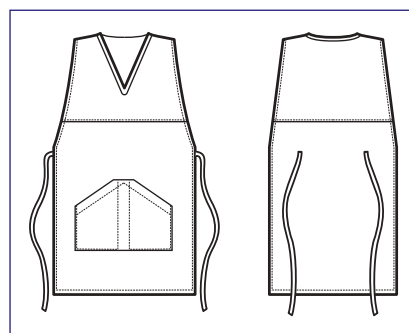

65% polyester • 35% cotton - 160 gr/m²
RIGA BORDEAUX

**010100
PONCHO A V**
65% polyester
35% cotton
195 gr/m²
BIANCO