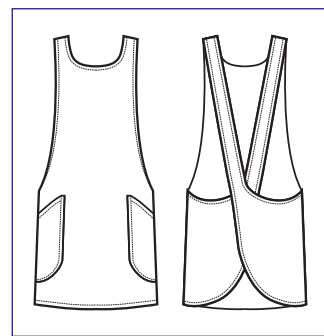

**112801
SNEAKER
UNISEX
COMFORT**
(36 - 47)
MICROFIBRA
NERO