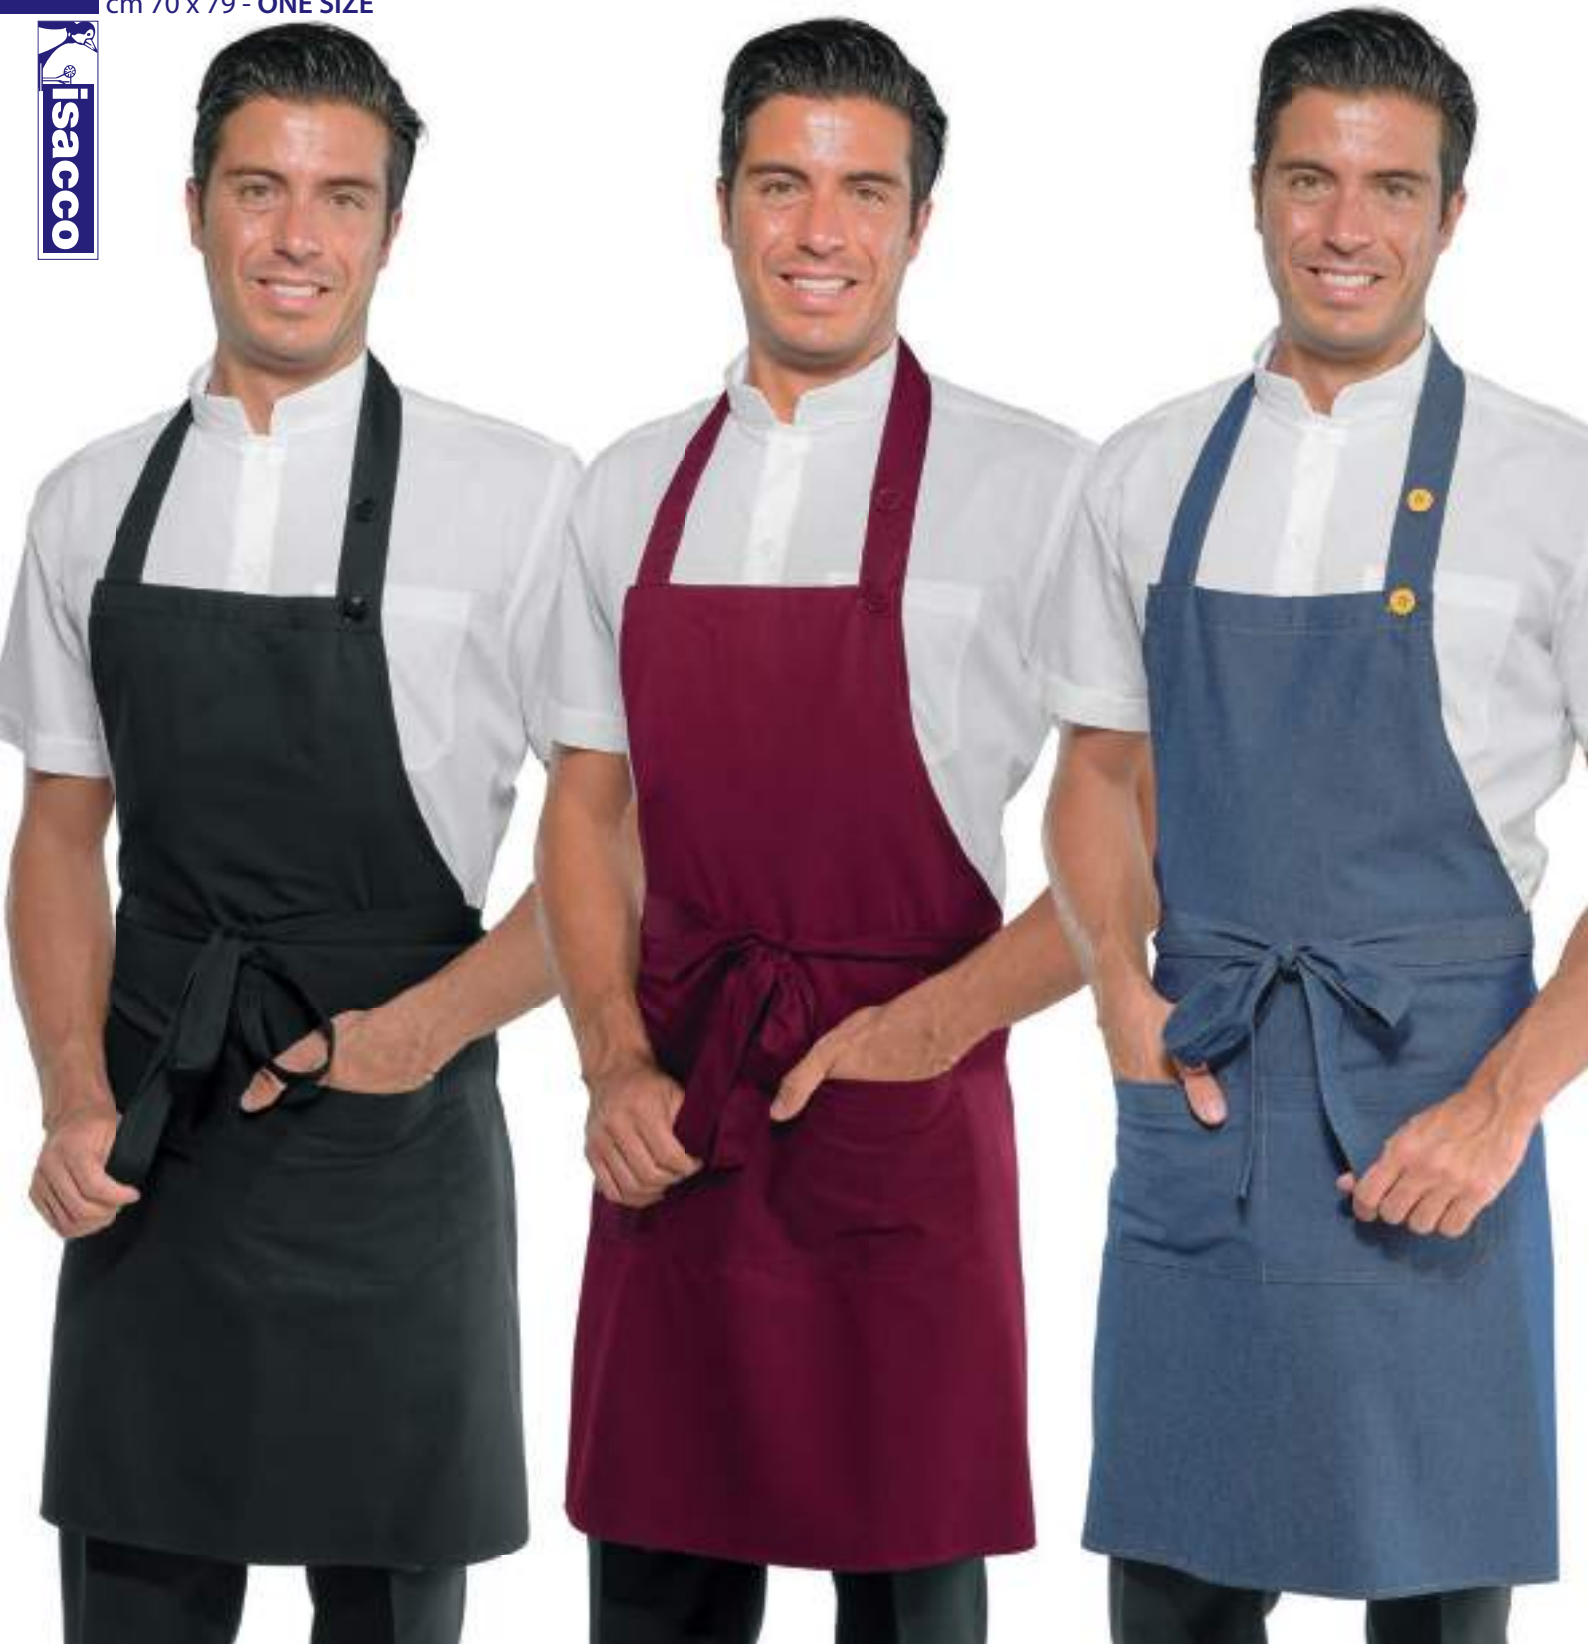

087403
RODI
65% polyester
35% cotton
195 gr/m²
BORDEAUX

087477
RODI
100% cotton
220 gr/m²
JEANS

RODI COLOURS
cm 70 x 79 - ONE SIZE

087401
RODI
65% polyester
35% cotton
195 gr/m²
NERO