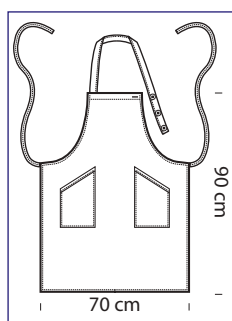

CHAMPAGNE UNISEX COLOURS

100% polyester - 220 gr/m² - ONE SIZE